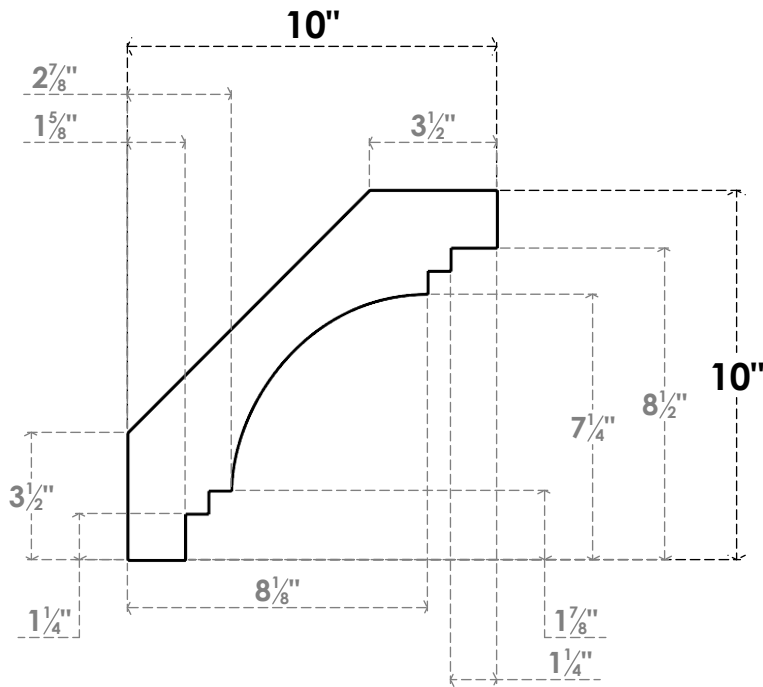

ITEM NUMBER: BRCPO050X10000X10000PEC

5"W X 10"D X 10"H PESCADERO ARCHITECTURAL GRADE PVC OPEN BRACE

SIDE PROFILE

FRONT PROFILE

ISOMETRIC

EKENA MILLWORK
 2300 WEST MAIN ST.
 CLARKSVILLE, TX 75426
 TOLL FREE: 866-607-0453
 WWW.EKENAMILLWORK.COM

NOTES

1. INSTALLATION TO BE COMPLETED IN ACCORDANCE WITH MANUFACTURER'S SPECIFICATIONS.
2. DRAWING MAY NOT BE TO SCALE
3. THIS DRAWING IS INTENDED FOR DESIGN AND PLANNING PURPOSES ONLY.
4. ALL INFORMATION CONTAINED HEREIN WAS CURRENT AT THE TIME OF DEVELOPMENT BUT MUST BE REVIEWED AND APPROVED BY THE PRODUCT MANUFACTURER TO BE CONSIDERED ACCURATE.
5. ARCHITECTURAL GRADE PVC PRODUCTS ARE MADE FROM EXPANDED CELLULAR PVC AND COME NATURALLY WHITE BUT MAY BE PAINTED