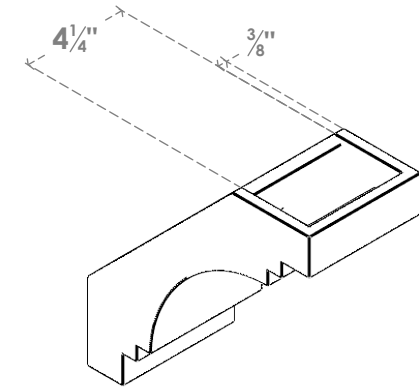

ITEM NUMBER: BRCPO050X10000X10000PEC

5"W X 10"D X 10"H PESCADERO ARCHITECTURAL GRADE PVC OPEN BRACE

SIDE PROFILE

FRONT PROFILE

ISOMETRIC

EKENA MILLWORK
 2300 WEST MAIN ST.
 CLARKSVILLE, TX 75426
 TOLL FREE: 866-607-0453
 WWW.EKENAMILLWORK.COM