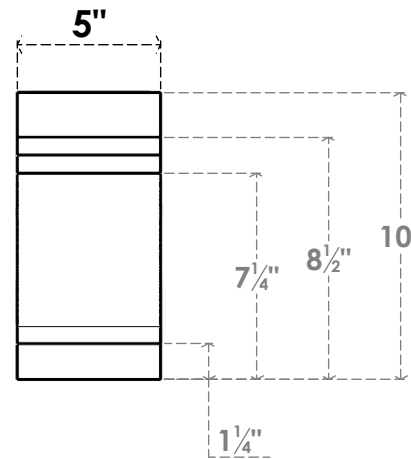

ITEM NUMBER: BRCPO050X10000X10000PEC

5"W X 10"D X 10"H PESCADERO ARCHITECTURAL GRADE PVC OPEN BRACE

SIDE PROFILE

FRONT PROFILE

ISOMETRIC

EKENA MILLWORK
 2300 WEST MAIN ST.
 CLARKSVILLE, TX 75426
 TOLL FREE: 866-607-0453
 WWW.EKENAMILLWORK.COM

NOTES

1. INSTALLATION TO BE COMPLETED IN ACCORDANCE WITH MANUFACTURER'S SPECIFICATIONS.
2. DRAWING MAY NOT BE TO SCALE
3. THIS DRAWING IS INTENDED FOR DESIGN AND PLANNING PURPOSES ONLY.
4. ALL INFORMATION CONTAINED HEREIN WAS CURRENT AT THE TIME OF DEVELOPMENT BUT MUST BE REVIEWED AND APPROVED BY THE PRODUCT MANUFACTURER TO BE CONSIDERED ACCURATE.
5. ARCHITECTURAL GRADE PVC PRODUCTS ARE MADE FROM EXPANDED CELLULAR PVC AND COME NATURALLY WHITE BUT MAY BE PAINTED